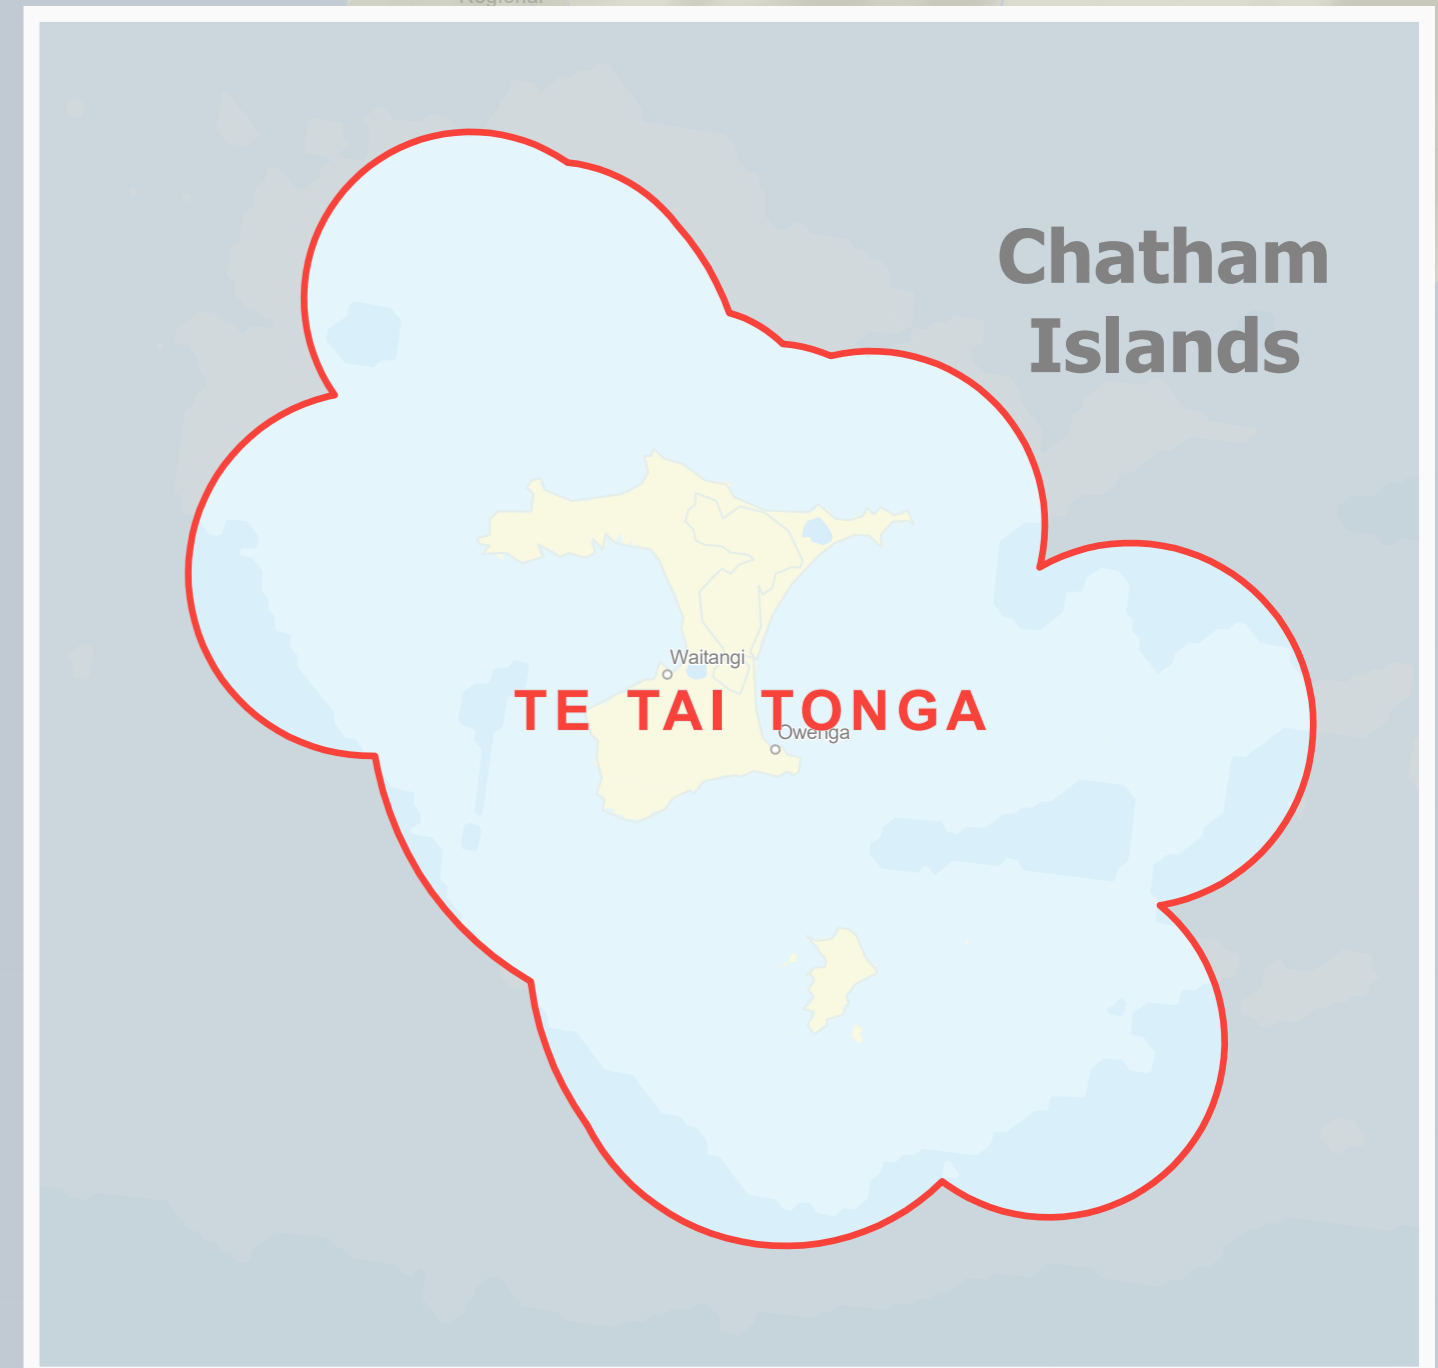

**TE TAI TONGA**

**IKAROA-RĀWHITI**

**TE TAI TONGA**

**TE TAI TONGA**

**Chatham Islands**

0 2 4 6 km

**TE TAI TONGA ELECTORATE**

As defined by the Representation Commission Te Kōmihana Whakatau Rohe Pōti 2025

Crown Copyright Reserved  
 Reproduction for non-electoral  
 purposes prohibited  
 Cartography provided by  
 Jacobs New Zealand Limited  
 Esri World Street Map